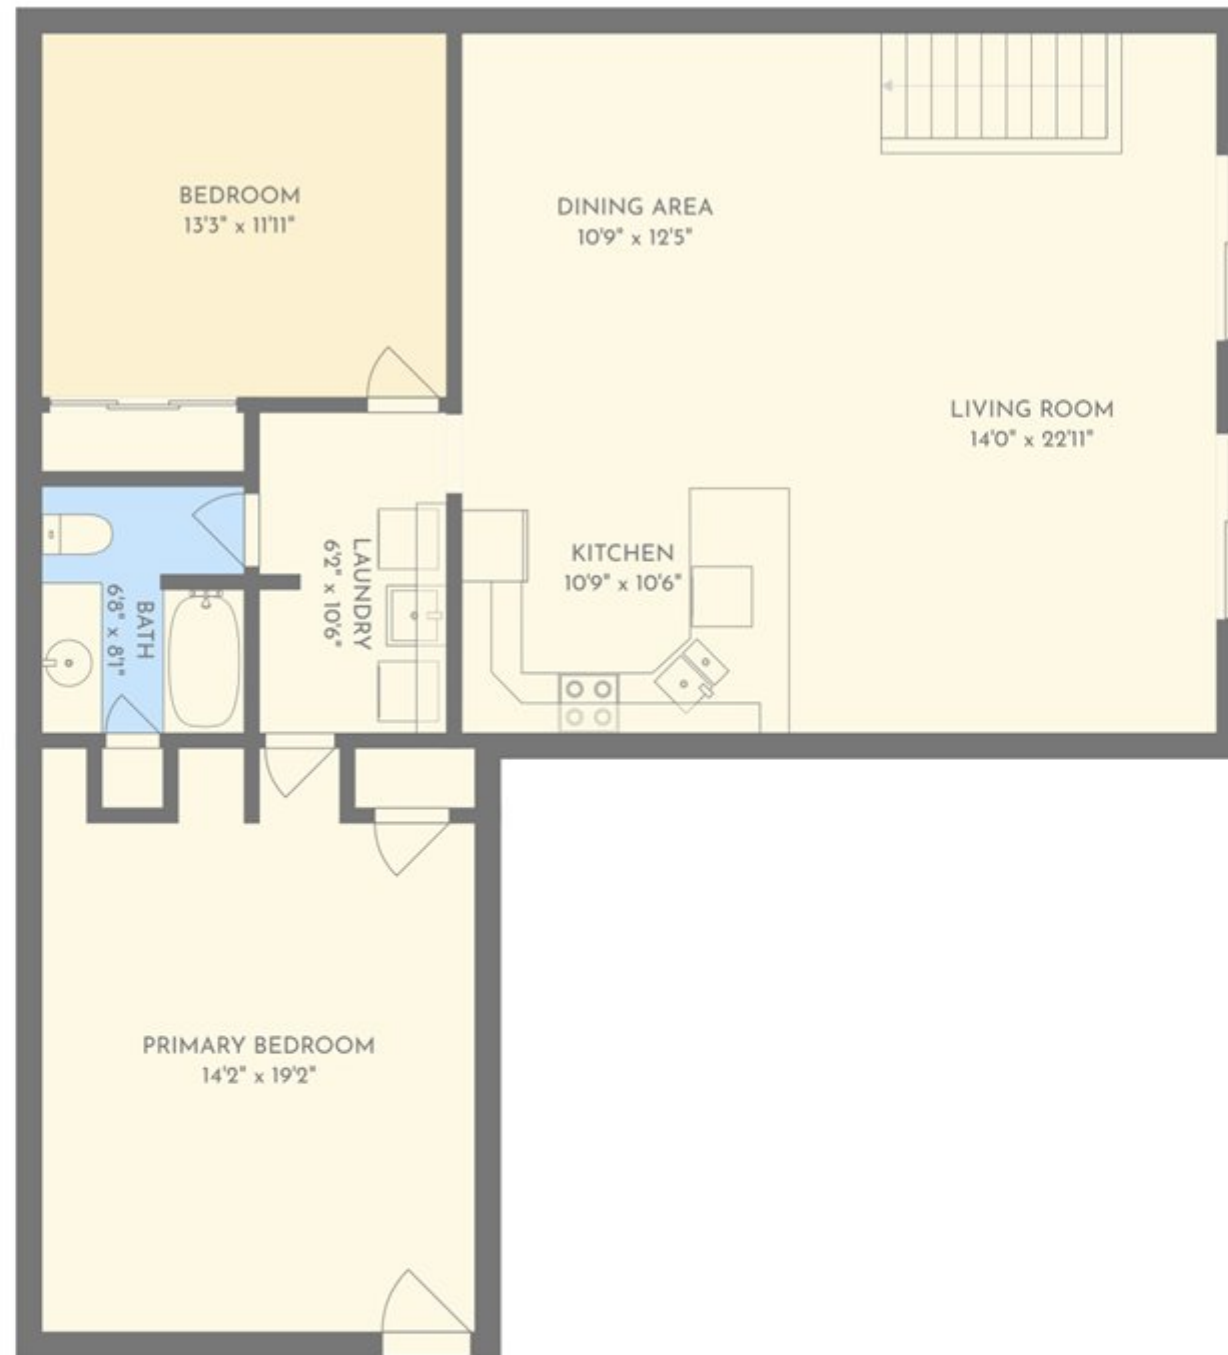

APARTMENT 2

APARTMENT IN
STABLE COMPLEX

FLOOR 1

FLOOR 2

Estimated areas

GLA FLOOR 1: 0 sq. ft, excluded 86 sq. ft
GLA FLOOR 2: 1301 sq. ft, excluded 0 sq. ft
Total GLA 1301 sq. ft, total scanned area 1387 sq. ft

SIZES AND DIMENSIONS ARE APPROXIMATE, ACTUAL MAY VARY.