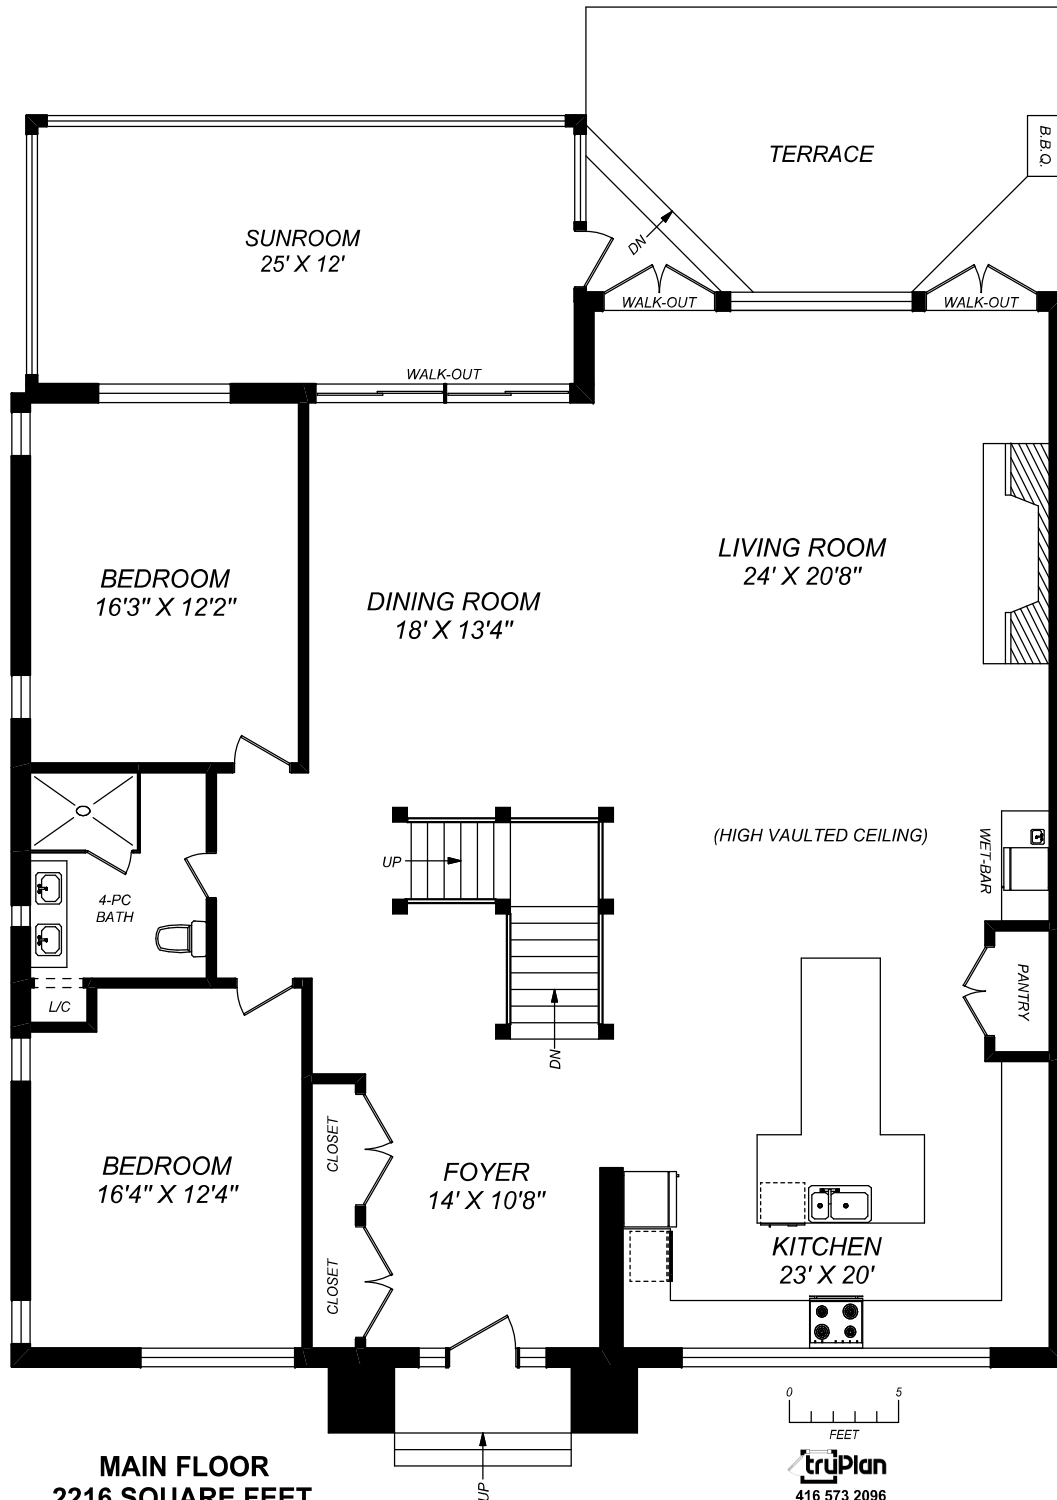

663 CHANDOS AVENUE,  
INNISFIL

**MAIN FLOOR**  
2216 SQUARE FEET

**SECOND FLOOR**  
1132 SQUARE FEET