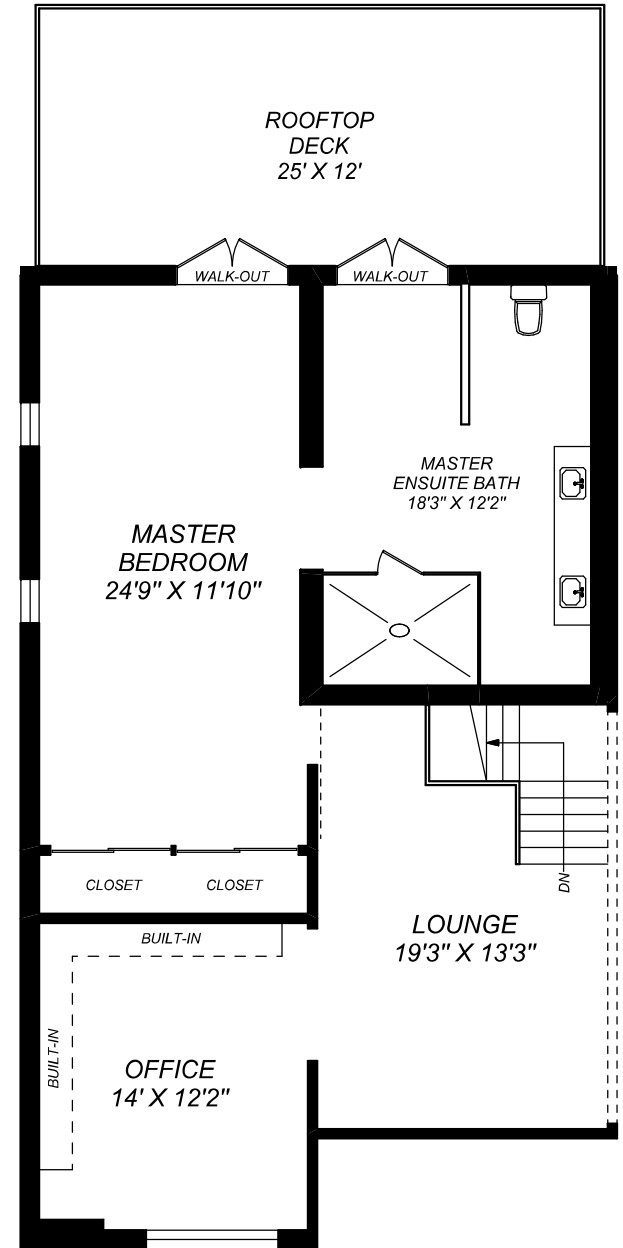

663 CHANDOS AVENUE,  
INNISFIL

**MAIN FLOOR**  
2216 SQUARE FEET

**SECOND FLOOR**  
1132 SQUARE FEET