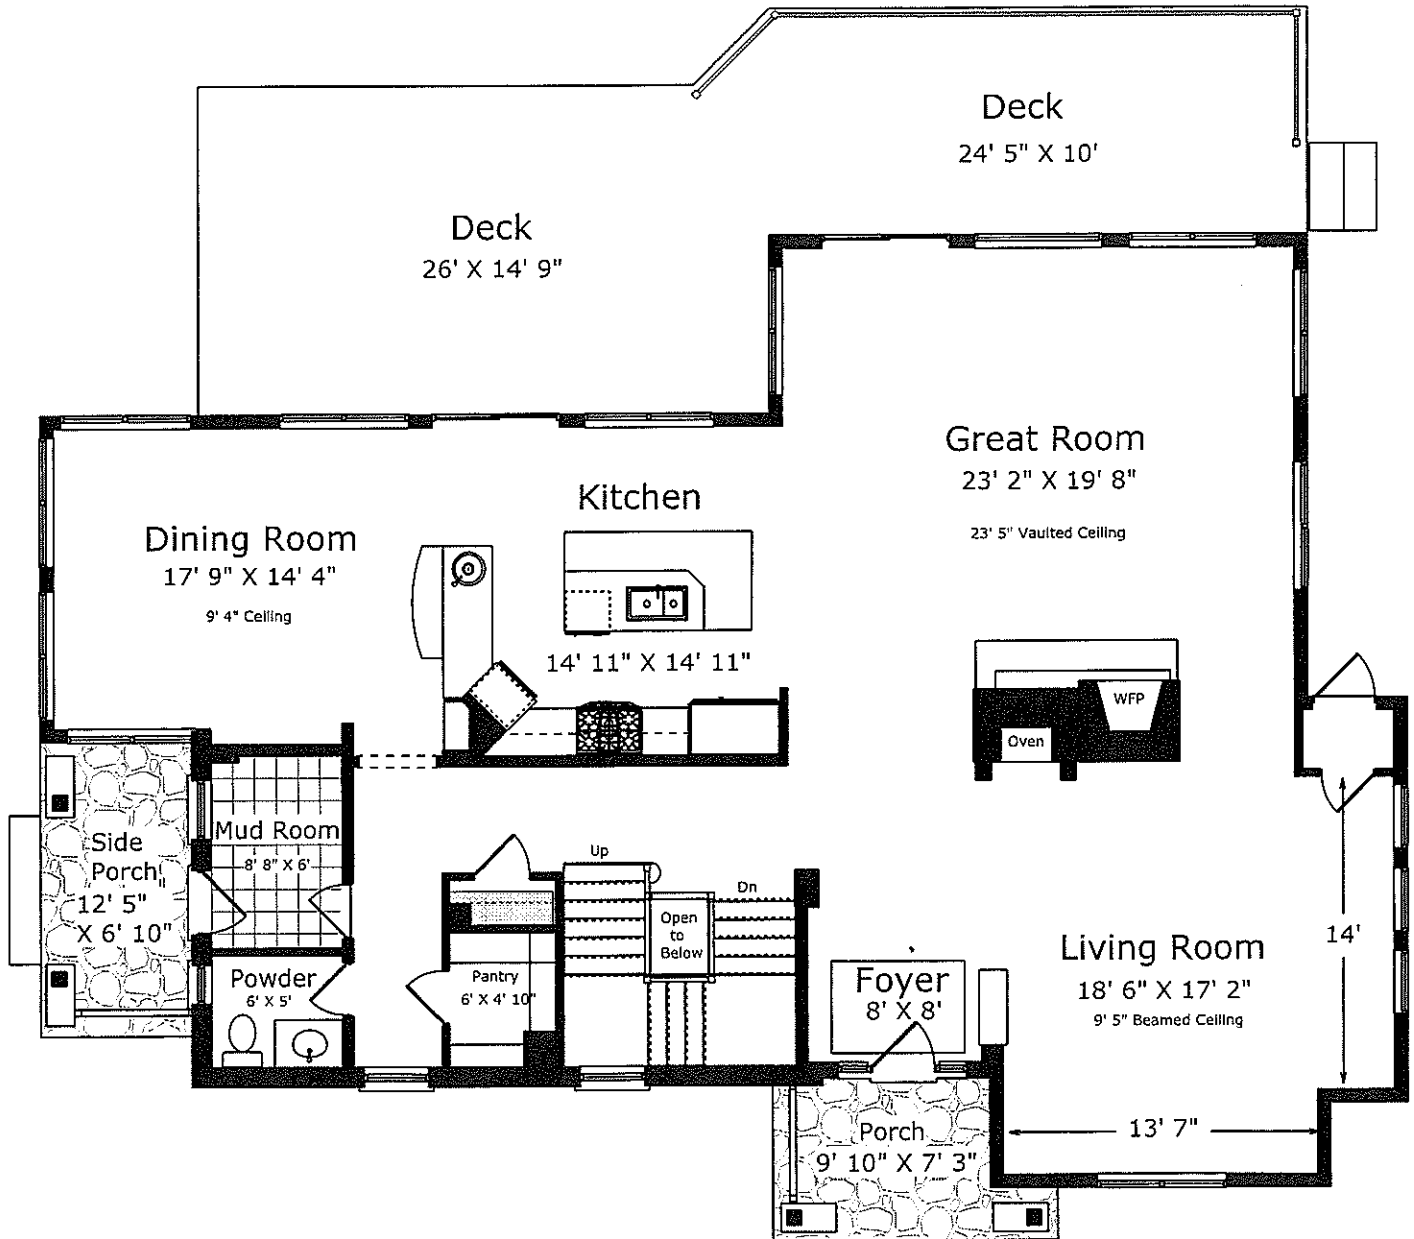

# 65 Glenview Heights, King

**Main Floor Approximately 1986 Sq. Ft.**

by: Sygnus Measuring 416-254-7803 Note: Not To Scale. Actual usable floor space may vary from the stated floor area.

# 65 Glenview Heights, King

**Second Floor Approximately 1400 Sq. Ft.**

by: Sygnus Measuring 416-254-7803 Note: Not To Scale. Actual usable floor space may vary from the stated floor area.

# 65 Glenview Heights, King

**Lower Floor Approximately 1956 Sq. Ft.**

by: Sygnus Measuring 416-254-7803 Note: Not To Scale. Actual usable floor space may vary from the stated floor area.

## 65 Glenview Heights, King

**Garage Approximately 624 Sq. Ft.**

by: Sygnus Measuring 416-254-7803 Note: Not To Scale. Actual usable floor space may vary from the stated floor area.