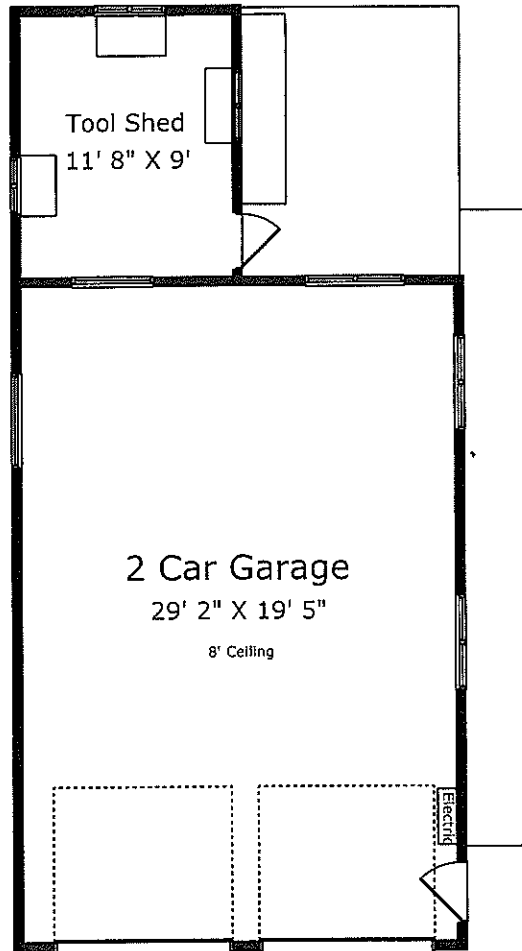

# 65 Glenview Heights, King

**Main Floor Approximately 1986 Sq. Ft.**

by: Sygnus Measuring 416-254-7803 Note: Not To Scale. Actual usable floor space may vary from the stated floor area.

# 65 Glenview Heights, King

**Second Floor Approximately 1400 Sq. Ft.**

by: Sygnus Measuring 416-254-7803 Note: Not To Scale. Actual usable floor space may vary from the stated floor area.

# 65 Glenview Heights, King

**Lower Floor Approximately 1956 Sq. Ft.**

by: Sygnus Measuring 416-254-7803 Note: Not To Scale. Actual usable floor space may vary from the stated floor area.

## 65 Glenview Heights, King

**Garage Approximately 624 Sq. Ft.**

by: Sygnus Measuring 416-254-7803 Note: Not To Scale. Actual usable floor space may vary from the stated floor area.