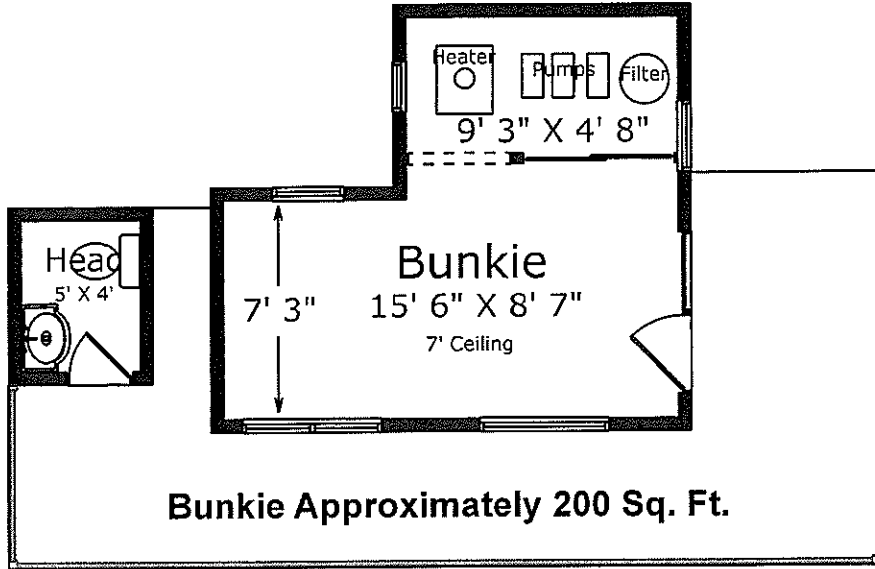

# 65 Glenview Heights, King

**Main Floor Approximately 1986 Sq. Ft.**

by: Sygnus Measuring 416-254-7803 Note: Not To Scale. Actual usable floor space may vary from the stated floor area.

# 65 Glenview Heights, King

**Second Floor Approximately 1400 Sq. Ft.**

by: Sygnus Measuring 416-254-7803 Note: Not To Scale. Actual usable floor space may vary from the stated floor area.

# 65 Glenview Heights, King

**Lower Floor Approximately 1956 Sq. Ft.**

by: Sygnus Measuring 416-254-7803 Note: Not To Scale. Actual usable floor space may vary from the stated floor area.

## 65 Glenview Heights, King

**Garage Approximately 624 Sq. Ft.**

by: Sygnus Measuring 416-254-7803 Note: Not To Scale. Actual usable floor space may vary from the stated floor area.