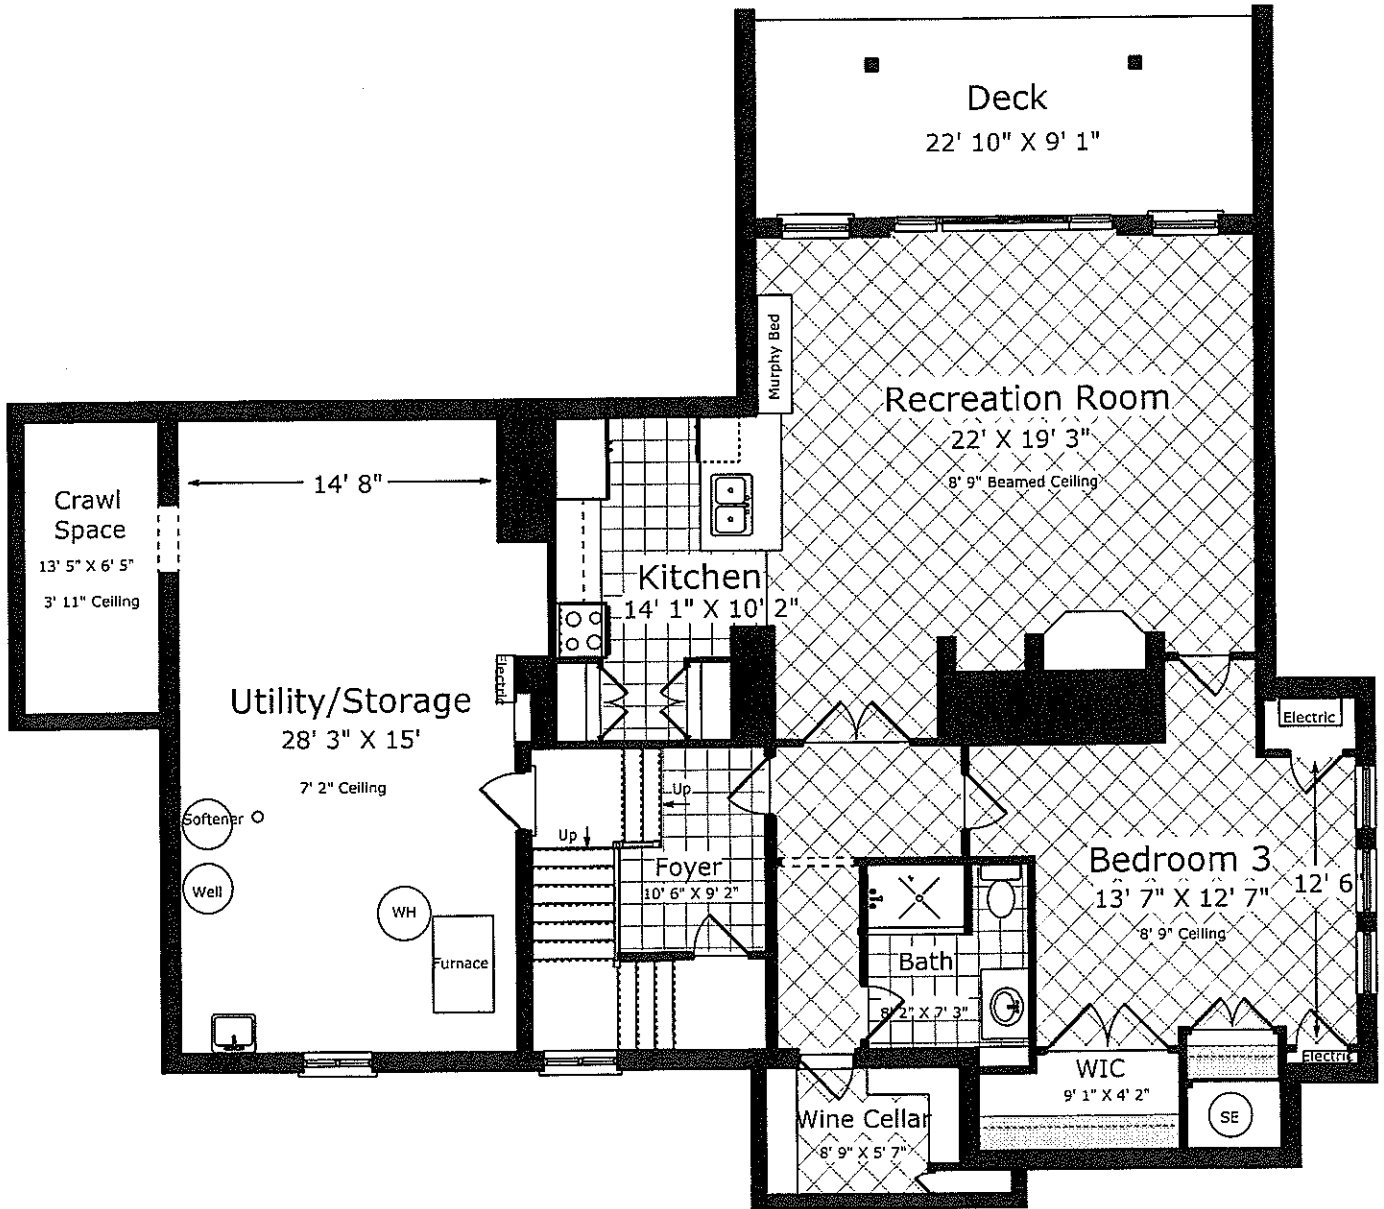

# 65 Glenview Heights, King

**Main Floor Approximately 1986 Sq. Ft.**

by: Sygnus Measuring 416-254-7803 Note: Not To Scale. Actual usable floor space may vary from the stated floor area.

# 65 Glenview Heights, King

**Second Floor Approximately 1400 Sq. Ft.**

by: Sygnus Measuring 416-254-7803 Note: Not To Scale. Actual usable floor space may vary from the stated floor area.

# 65 Glenview Heights, King

**Lower Floor Approximately 1956 Sq. Ft.**

by: Sygnus Measuring 416-254-7803 Note: Not To Scale. Actual usable floor space may vary from the stated floor area.

## 65 Glenview Heights, King

**Garage Approximately 624 Sq. Ft.**

by: Sygnus Measuring 416-254-7803 Note: Not To Scale. Actual usable floor space may vary from the stated floor area.