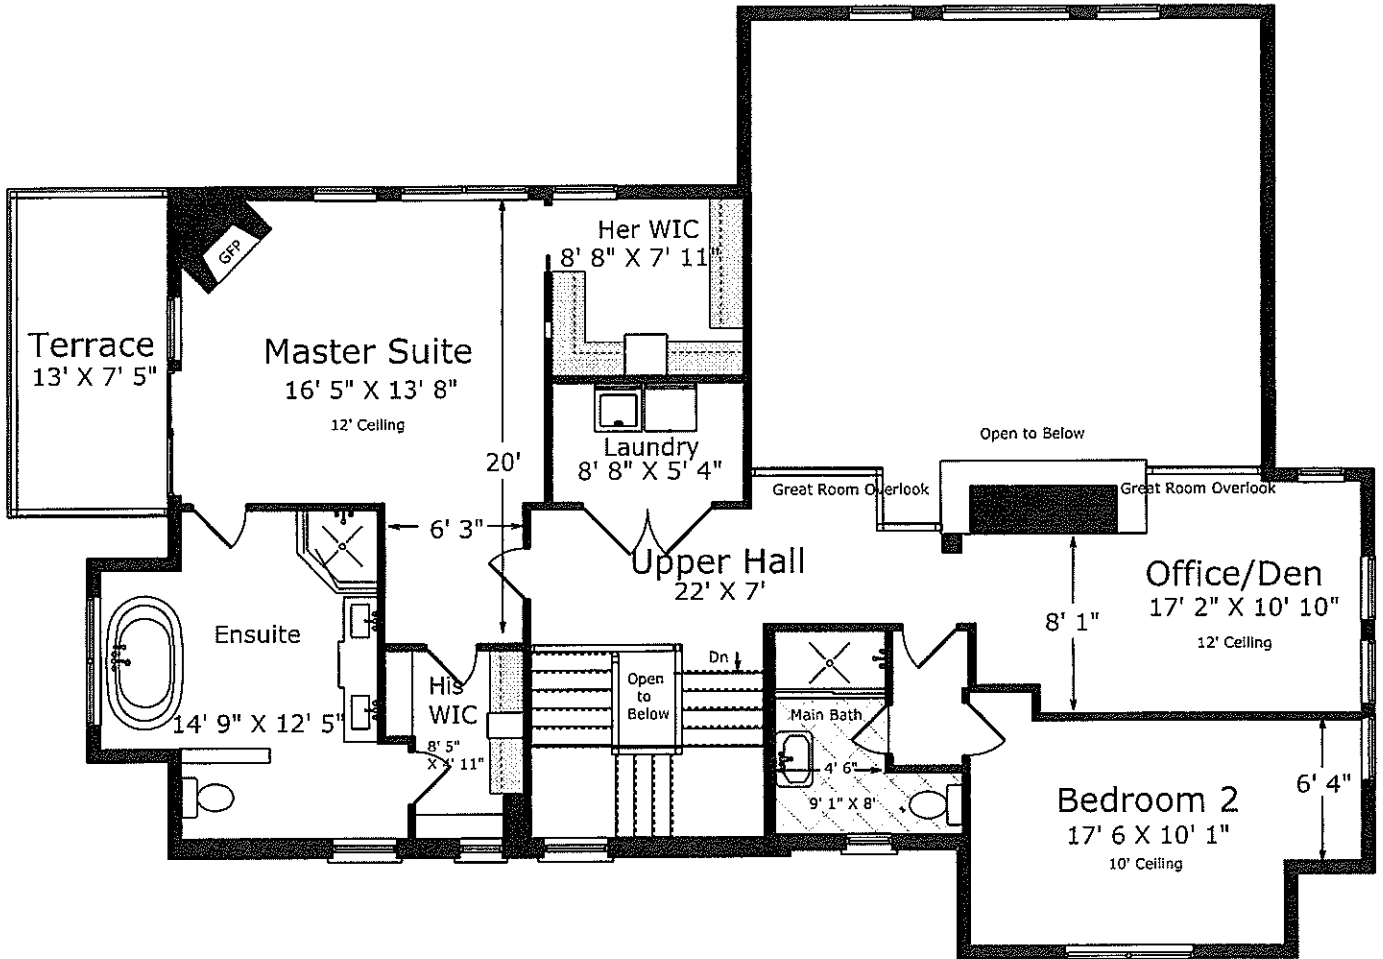

# 65 Glenview Heights, King

**Main Floor Approximately 1986 Sq. Ft.**

by: Sygnus Measuring 416-254-7803 Note: Not To Scale. Actual usable floor space may vary from the stated floor area.

# 65 Glenview Heights, King

**Second Floor Approximately 1400 Sq. Ft.**

by: Sygnus Measuring 416-254-7803 Note: Not To Scale. Actual usable floor space may vary from the stated floor area.

# 65 Glenview Heights, King

**Lower Floor Approximately 1956 Sq. Ft.**

by: Sygnus Measuring 416-254-7803 Note: Not To Scale. Actual usable floor space may vary from the stated floor area.

## 65 Glenview Heights, King

**Garage Approximately 624 Sq. Ft.**

by: Sygnus Measuring 416-254-7803 Note: Not To Scale. Actual usable floor space may vary from the stated floor area.